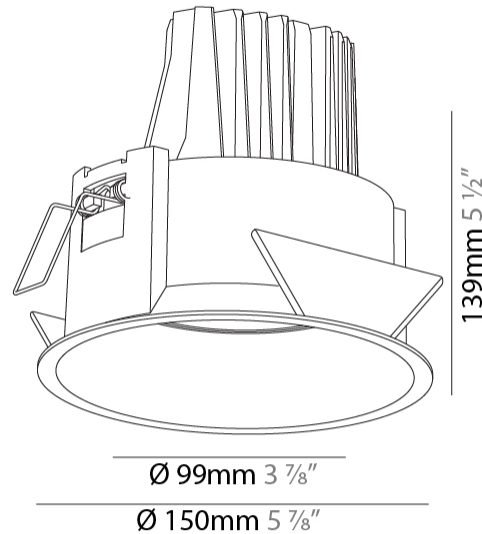

#### PHYSICAL

Shape: Round  
 Diameter (mm): 150  
 Diameter (in): 5 7/8  
 Height (mm): 139  
 Height (in): 5 1/2  
 Min. Recessing Depth (mm): 160  
 Min. Recessing Depth (in): 6 5/16  
 Weight (kg): 0.907  
 Weight (lbs): 2  
 Fixture Finish: SSR / BKV / CWI / CRY / HAB / UFT / ITA / RUA / FTG / MYG / LOD / PUS / FRO / FUP / KIA / POP / BLS / SPG / MEY / GOH / GUM / CHC / COM / ABZ / JAG / OBR / MOS / ROR  
 Fixture Material: Aluminum Die Cast  
 Cut-out Measurements: 140mm / 5 1/2"

#### OPTICAL

Reflector: 8  
 Adjustability: Rotational 355°; Tilt 30°

#### RATINGS AND CERTIFICATIONS

Certified By: Certified for North American Standards  
 IP rating: IP20

	140mm 5 1/2"	160mm 6 5/16"	10   15mm 3/8"   9/16"	30°	355°	↑
A						

#### PHYSICAL

Shape: Round  
 Diameter (mm): 150  
 Diameter (in): 5 7/8  
 Height (mm): 139  
 Height (in): 5 1/2  
 Ceiling Thickness (mm): 10 / 12.5 / 15  
 Ceiling Thickness (in): 3/8 or 1/2 or 9/16  
 Min. Recessing Depth (mm): 160  
 Min. Recessing Depth (in): 6 5/16  
 Light Distribution: Adjustable / Downlight  
 Weight (kg): 0.907  
 Weight (lbs): 2  
 Fixture Finish: SSR / BKV / CWI / CRY / HAB / UFT / ITA / RUA / FTG / MYG / LOD / PUS / FRO / FUP / KIA / POP / BLS / SPG / MEY / GOH / GUM / CHC / COM / ABZ / JAG / OBR / MOS / ROR  
 Fixture Material: Aluminum Die Cast  
 Cut-out Measurements: 140mm / 5 1/2"